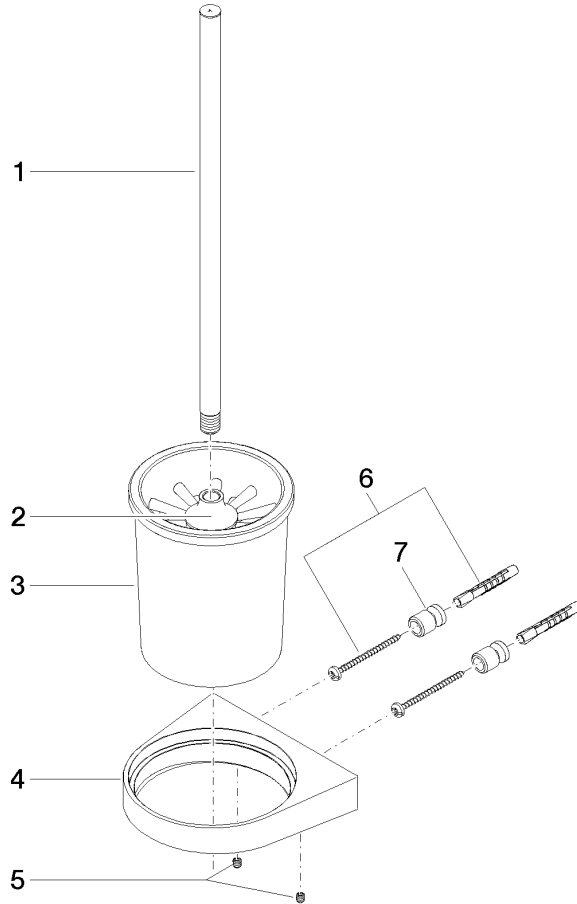

Toilet brush set wall model - Chrome

CL.1

83 900 970

- crystal glass
- brush, matte black
- width 126mm
- height 415 mm
- 120mm projection

Fits: CL.1, LISSÉ, META

| | | |
|---|-------------------------------------|---------------|
|  | Chrome | 83 900 970-00 |
|  | Brushed Platinum | 83 900 970-06 |
|  | Dark Chrome | 83 900 970-19 |
|  | Light Gold | 83 900 970-26 |
|  | Brushed Light Gold | 83 900 970-27 |
|  | Brushed Durabronze (23kt Gold) | 83 900 970-28 |
|  | Matte Black | 83 900 970-33 |
|  | Brushed Bronze | 83 900 970-42 |
|  | Brushed Champagne (22kt Gold) | 83 900 970-46 |
|  | Champagne (22kt Gold) | 83 900 970-47 |
|  | Brushed Chrome | 83 900 970-93 |
|  | Brushed Dark Platinum | 83 900 970-99 |

83 900 970

mm [inches]

83 900 970

Parts for other finishes can be found here: [Brushed Platinum](#)

Spare parts list

| No. | Item Number | Name | Quantity used | Delivery time |
|-----|--------------------|------------|---------------|---------------|
| 1 | 90 20 97 507 00-00 | handle | 1 | 10 |
| 2 | 90 18 50 601 00 90 | brush | 1 | 2 |
| 3 | 90 90 04 008 00 82 | glass | 1 | 2 |
| 4 | 08 17 97 506-00 | holder | 1 | 10 |
| 5 | 90 31 11 030 00 90 | pin | 2 | 2 |
| 6 | 05 17 20 726 02 90 | fixing set | 1 | 2 |
| 7 | 08 17 20 726 90 | holder | 2 | 2 |