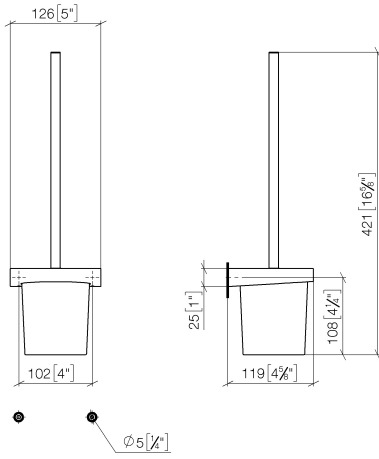

Toilet brush set wall model - Chrome

CL.1

83 900 970

- crystal glass
- brush, matte black
- width 126mm
- height 415 mm
- 120mm projection

Fits: CL.1, LISSÉ, META

| | | |
|---|-------------------------------------|---------------|
|  | Chrome | 83 900 970-00 |
|  | Brushed Platinum | 83 900 970-06 |
|  | Dark Chrome | 83 900 970-19 |
|  | Light Gold | 83 900 970-26 |
|  | Brushed Light Gold | 83 900 970-27 |
|  | Brushed Durabronze (23kt Gold) | 83 900 970-28 |
|  | Matte Black | 83 900 970-33 |
|  | Brushed Bronze | 83 900 970-42 |
|  | Brushed Champagne (22kt Gold) | 83 900 970-46 |
|  | Champagne (22kt Gold) | 83 900 970-47 |
|  | Brushed Chrome | 83 900 970-93 |
|  | Brushed Dark Platinum | 83 900 970-99 |

83 900 970

mm [inches]

83 900 970

Parts for other finishes can be found here: [Brushed Platinum](#)

Spare parts list

| No. | Item Number | Name | Quantity used | Delivery time |
|-----|--------------------|------------|---------------|---------------|
| 1 | 90 20 97 507 00-00 | handle | 1 | 10 |
| 2 | 90 18 50 601 00 90 | brush | 1 | 2 |
| 3 | 90 90 04 008 00 82 | glass | 1 | 2 |
| 4 | 08 17 97 506-00 | holder | 1 | 10 |
| 5 | 90 31 11 030 00 90 | pin | 2 | 2 |
| 6 | 05 17 20 726 02 90 | fixing set | 1 | 2 |
| 7 | 08 17 20 726 90 | holder | 2 | 2 |